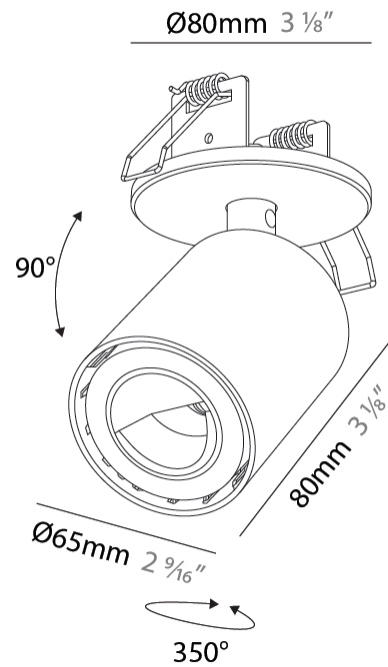

OIKO PRO IN SURFACE

A3D357- -

base number   Finishes (Diamond)   Finishes (Triangle)

1. To build a product code in our configurator select the specify button on the base model # product page
2. To build a manual product code on this datasheet choose from the options listed below in blue font and add the suffix to the base model #

GENERAL

Series: Oiko Pro In
Partner: Prolicht
Division: Architectural
Installation: Surface
Product Type: Wallwash
Mounting Location: Ceiling
Light Distribution: Adjustable

PHYSICAL

Shape: Cylinder
Diameter (mm): 65
Diameter (in): 2 9/16
Height (mm): 120
Depth (mm): 50
Height (in): 4 3/4
Depth (in): 1 15/16
Fixture Finish: SSR / BKV / CWI / CRY / HAB / UFT / ITA / RUA / FTG / MYG / LOD / PUS / FRO / FUP / KIA / POP / BLS / SPG / MEY / GOH / CHC / COM / ABZ / JAG / OBR / MOS / ROR
Fixture Material: Aluminum
Cut-out Measurements: 68mm / 2 11/16"

ELECTRICAL

Lamp Type: LED
Input Wattage (W): 14.4
Total Output Wattage (W): 13
Driver Included: No
Driver Location: Remote
Driver Type: Constant Current - Universal
Driver Class: Class 2
Input Voltage (V): 120 - 277
Constant Current (MA): 700

LED

Number of LEDs: 1
Color Temperature (°K): 2700-6500 Tunable White
Max. Delivered Lumen (lm): 988 - 1162
Nominal Lumen (lm): 1242 - 1460
CRI: >90 CRI
Lamp Life (hrs): 50000

OPTICAL

Adjustability: Rotational 350°; Tilt 90°

RATINGS AND CERTIFICATIONS

Certified By: CSA Certified to UL and CSA Standards
IP rating: IP20