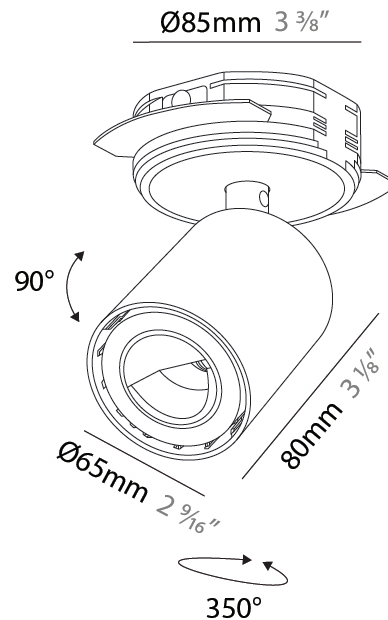

1. To build a product code in our configurator select the specify button on the base model # product page
2. To build a manual product code on this datasheet choose from the options listed below in blue font and add the suffix to the base model #

GENERAL

Series: Oiko Pro In
Subseries: Oiko Pro In
Partner: Prolicht
Division: Architectural
Installation: Trimless
Product Type: Wallwash
Mounting Location: Ceiling
Light Distribution: Adjustable

PHYSICAL

Shape: Cylinder
Diameter (mm): 65
Diameter (in): 2 ⁹/₁₆
Height (mm): 120
Depth (mm): 50
Height (in): 4 ³/₄
Depth (in): 1 ¹⁵/₁₆

Fixture Finish: SSR / BKV / CWI / CRY / HAB / UFT / ITA / RUA / FTG / MYG / LOD / PUS / FRO / FUP / KIA / POP / BLS / SPG / MEY / GOH / CHC / COM / ABZ / JAG / OBR / MOS / ROR

Fixture Material: Aluminum
Cut-out Measurements: 68mm / 2 11/16"

ELECTRICAL

Lamp Type: LED
Input Wattage (W): 14.4
Total Output Wattage (W): 13.1
Driver Included: No
Driver Location: Remote
Driver Type: Constant Current - Universal
Driver Class: Class 2
Input Voltage (V): 120
Constant Current (MA): 700

LED

Number of LEDs: 1
Color Temperature (°K): 2700-6500 Tunable White
Max. Delivered Lumen (lm): 988 - 1162
Nominal Lumen (lm): 1242 - 1460
CRI: >90 CRI
Lamp Life (hrs): 50000

OPTICAL

Adjustability: Rotational 350°; Tilt 90°

RATINGS AND CERTIFICATIONS

Certified By: CSA Certified to UL and CSA Standards
IP rating: IP20

PROJECT
TYPE
SPECIFIER
QUANTITY
DATE